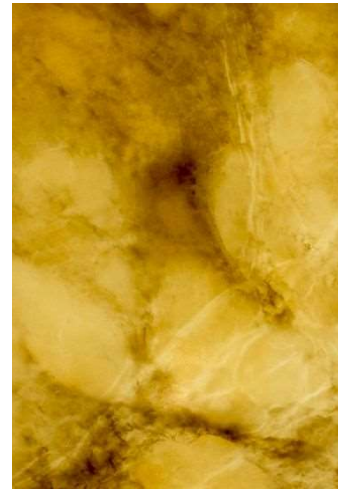

## KITE V1 BOTTLE

SANDED GLASS AND ALABASTER

L/P/H (CM): 17/17/41

W/D/H (IN): 6.7/6.7/16.1

LEAD TIME 6 WEEKS

LIMITED EDITION 15+3 AP

SIGNED, SERIAL NUMBER AND CERTIFICATE OF AUTHENTICITY

IMAGES DOWNLOAD: <https://www.simonefanciullacci.com/collection/EL/Kite.zip>

# SIMONE FANCIULLACCI

EDIZIONE LIMITATA

SANDED WHITE GLASS

ALABASTER WHITE  
TRANSLUCID

ALABASTER AGATA

## **ALABASTER STONE - AVAILABLE MATERIALS AND FINISHINGS**

THE STONE TYPES IN THIS LIST ARE THE ONES SELECTED FOR THE OBJECT IN QUESTION. ENQUIRE FOR THE AVAILABILITY OF A SPECIFIC STONE OR TO LEARN MORE ABOUT OTHER POSSIBILITIES.

## **GLASS - AVAILABLE MATERIALS AND FINISHINGS**

SANDED WHITE GLASS IS THE MATERIAL SELECTED FOR THE OBJECT IN QUESTION. ENQUIRE FOR THE AVAILABILITY OF A DIFFERENT GLASS COLOUR OR FINISHING.