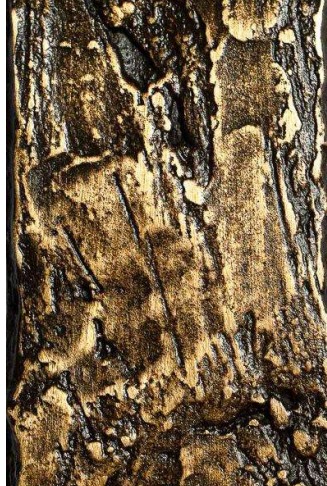

SIGNED, SERIAL NUMBER AND CERTIFICATE OF AUTHENTICITY

IMAGES DOWNLOAD: <https://www.simonefanciullacci.com/collection/EL/Sumatra.zip>

SIMONE FANCIULLACCI

EDIZIONE LIMITATA

CAST BRONZE POLISHED

CAST BRONZE BRUSHED
BROWN

CAST BRONZE GOLDEN

CAST BRONZE MEDIUM BROWN

CAST BRONZE GREY PATINA

CAST BRONZE BLACK PATINA

BRONZE AND ALUMINIUM CASTING - AVAILABLE MATERIALS AND FINISHINGS

TEXTURE AND FINISHING OF METAL CASTINGS CAN BE HIGHLY CUSTOMIZED ON REQUEST. THE PATINA COLOUR CAN BE SELECTED FROM A WIDE RANGE OF TONES.

'CAST BRONZE GOLD LEAF' IS PRODUCED BY THE APPLICATION OF 24-CARAT GOLD LEAF. THIS FINISHING RESULTS IN A SIGNIFICANT PRICE INCREASE COMPARED TO OTHER METAL CASTINGS.

BOTH BRONZE AND ALUMINIUM CASTINGS ARE NATURALLY SUITABLE FOR OUTDOOR USE. IN THE CASE OF BRONZE CASTINGS OUTDOOR USE MAY RESULT IN THE FORMATION OF A DARKER PATINA ON THE MATERIAL'S SURFACE.