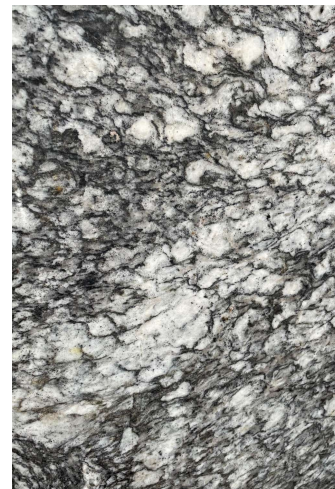

CAST BRONZE GOLDEN

CAST BRONZE MEDIUM BROWN

CAST BRONZE GREY PATINA

CAST BRONZE BLACK PATINA

BRONZE AND ALUMINIUM CASTING - AVAILABLE MATERIALS AND FINISHINGS

TEXTURE AND FINISHING OF METAL CASTINGS CAN BE HIGHLY CUSTOMIZED ON REQUEST. THE PATINA COLOUR CAN BE SELECTED FROM A WIDE RANGE OF TONES.

EDIZIONE LIMITATA

TRAVERTINE LIGHT

TRAVERTINE SILVER

ONYX CAFFÈ

ONYX YELLOW

GRANITE BALTIC BROWN

GRANITE SERIZZO ANTIGORIO

SLAB STONE - AVAILABLE MATERIALS AND FINISHINGS