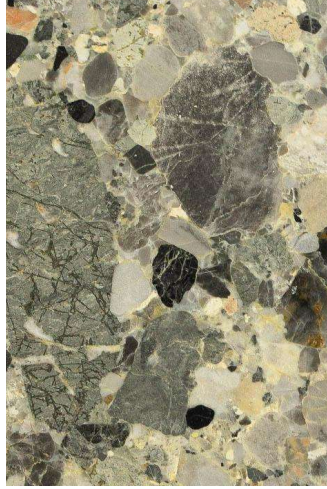

CAST BRONZE GOLDEN

CAST BRONZE MEDIUM BROWN

CAST BRONZE GREY PATINA

CAST BRONZE BLACK PATINA

BRONZE AND ALUMINIUM CASTING - AVAILABLE MATERIALS AND FINISHINGS

TEXTURE AND FINISHING OF METAL CASTINGS CAN BE HIGHLY CUSTOMIZED ON REQUEST. THE PATINA COLOUR CAN BE SELECTED FROM A WIDE RANGE OF TONES.

BRONZE AND ALUMINIUM CASTING - AVAILABLE MATERIALS AND FINISHINGS

TEXTURE AND FINISHING OF METAL CASTINGS CAN BE HIGHLY CUSTOMIZED ON REQUEST. THE PATINA COLOUR CAN BE SELECTED FROM A WIDE RANGE OF TONES.

'CAST BRONZE GOLD LEAF' IS PRODUCED BY THE APPLICATION OF 24-CARAT GOLD LEAF. THIS FINISHING RESULTS IN A SIGNIFICANT PRICE INCREASE COMPARED TO OTHER METAL CASTINGS.

BOTH BRONZE AND ALUMINIUM CASTINGS ARE NATURALLY SUITABLE FOR OUTDOOR USE. IN THE CASE OF BRONZE CASTINGS OUTDOOR USE MAY RESULT IN THE FORMATION OF A DARKER PATINA ON THE MATERIAL'S SURFACE.

SIMONE FANCIULLACCI

EDIZIONE LIMITATA

MARBLE BRECCIA PARADISO

MARBLE OREO GREY

MARBLE BOTTICINO CLASSICO

MARBLE VERDE GUATEMALA

MARBLE VERDE PICASSO

MARBLE PATAGONIA