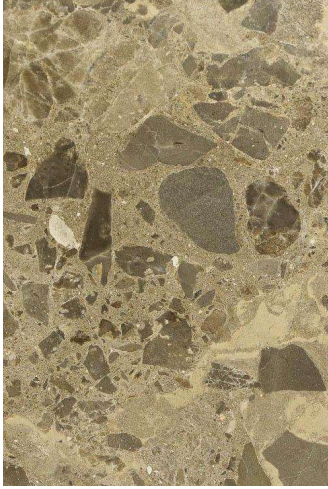

SIMONE FANCIULLACCI

EDIZIONE LIMITATA

MARBLE BRECCIA PARADISO