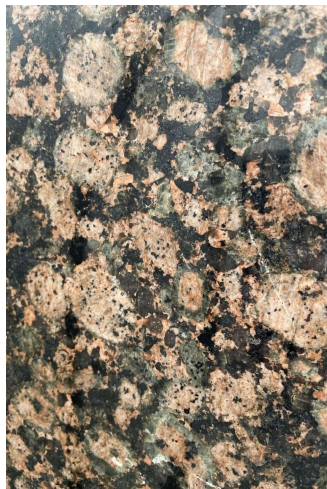

CAST BRONZE GOLDEN

CAST BRONZE MEDIUM BROWN

CAST BRONZE GREY PATINA

CAST BRONZE BLACK PATINA

BRONZE AND ALUMINIUM CASTING - AVAILABLE MATERIALS AND FINISHINGS

TEXTURE AND FINISHING OF METAL CASTINGS CAN BE HIGHLY CUSTOMIZED ON REQUEST. THE PATINA COLOUR CAN BE SELECTED FROM A WIDE RANGE OF TONES.

EDIZIONE LIMITATA

TRAVERTINE LIGHT

TRAVERTINE SILVER

ONYX CAFFÈ

ONYX YELLOW

GRANITE BALTIC BROWN

GRANITE SERIZZO ANTIGORIO

SLAB STONE - AVAILABLE MATERIALS AND FINISHINGS