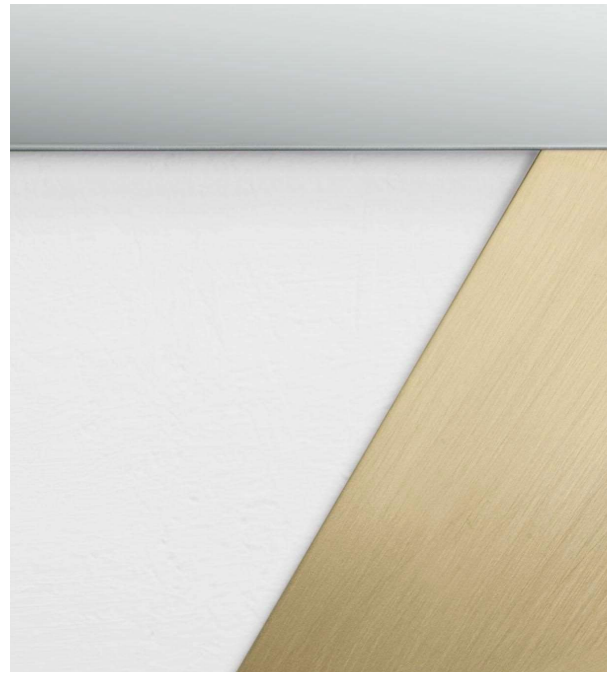

## REVOLUTION 90 V3 MIRROR

BRASS AND MIRROR

L/P/H (CM): 90/4/90

W/D/H (IN): 35.4/1.6/35.4

LEAD TIME 5 WEEKS

LIMITED EDITION 1000

SIGNED, SERIAL NUMBER AND CERTIFICATE OF AUTHENTICITY

IMAGES DOWNLOAD: <https://www.simonefanciullacci.com/collection/EL/Revolution.zip>