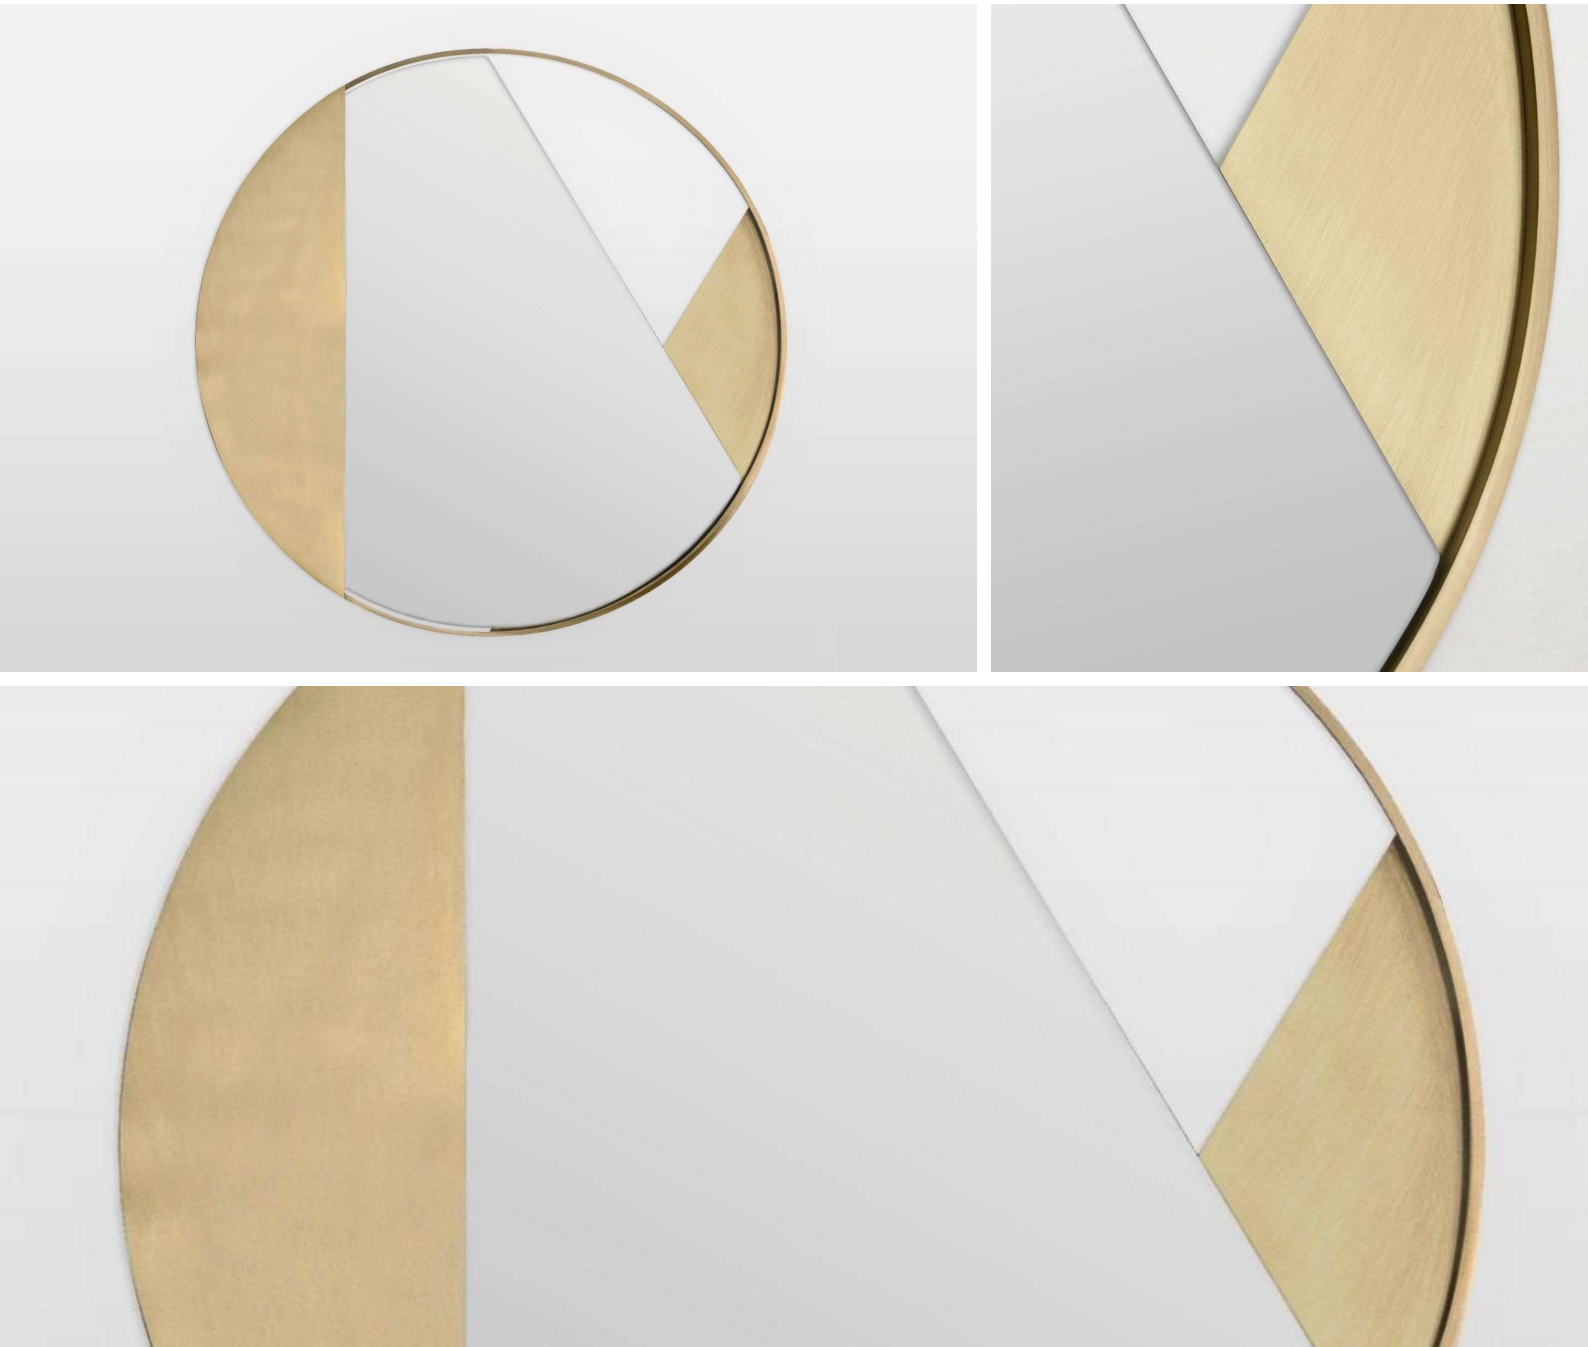

SIMONE FANCIULLACCI

EDIZIONE LIMITATA

REVOLUTION 90 V2 MIRROR

BRASS AND MIRROR

L/P/H (CM): 90/4/90

W/D/H (IN): 35.4/1.6/35.4

LEAD TIME 5 WEEKS

LIMITED EDITION 1000

PAINTED METAL - DARK GREY

PAINTED METAL - BLACK

PAINTED METAL - RED

METAL SHEET - AVAILABLE MATERIALS AND FINISHINGS

MATERIALS AND FINISHINGS IN THIS LIST ARE ONLY A PART OF THE RANGE AVAILABLE FOR CUSTOMIZATION OF THE OBJECT IN QUESTION. ENQUIRE FOR THE AVAILABILITY OF A SPECIFIC METAL OR FINISHING.

THE METAL CAN BE PAINTED WITH A GLOSSY OR MATTE FINISHING IN ANY COLOUR FROM THE RAL PALETTE.

THE PRICE OF THE FINAL OBJECT CAN VARY SIGNIFICANTLY BASED ON THE TYPE OF METAL AND FINISHINGS SELECTED.

SIMONE FANCIULLACCI