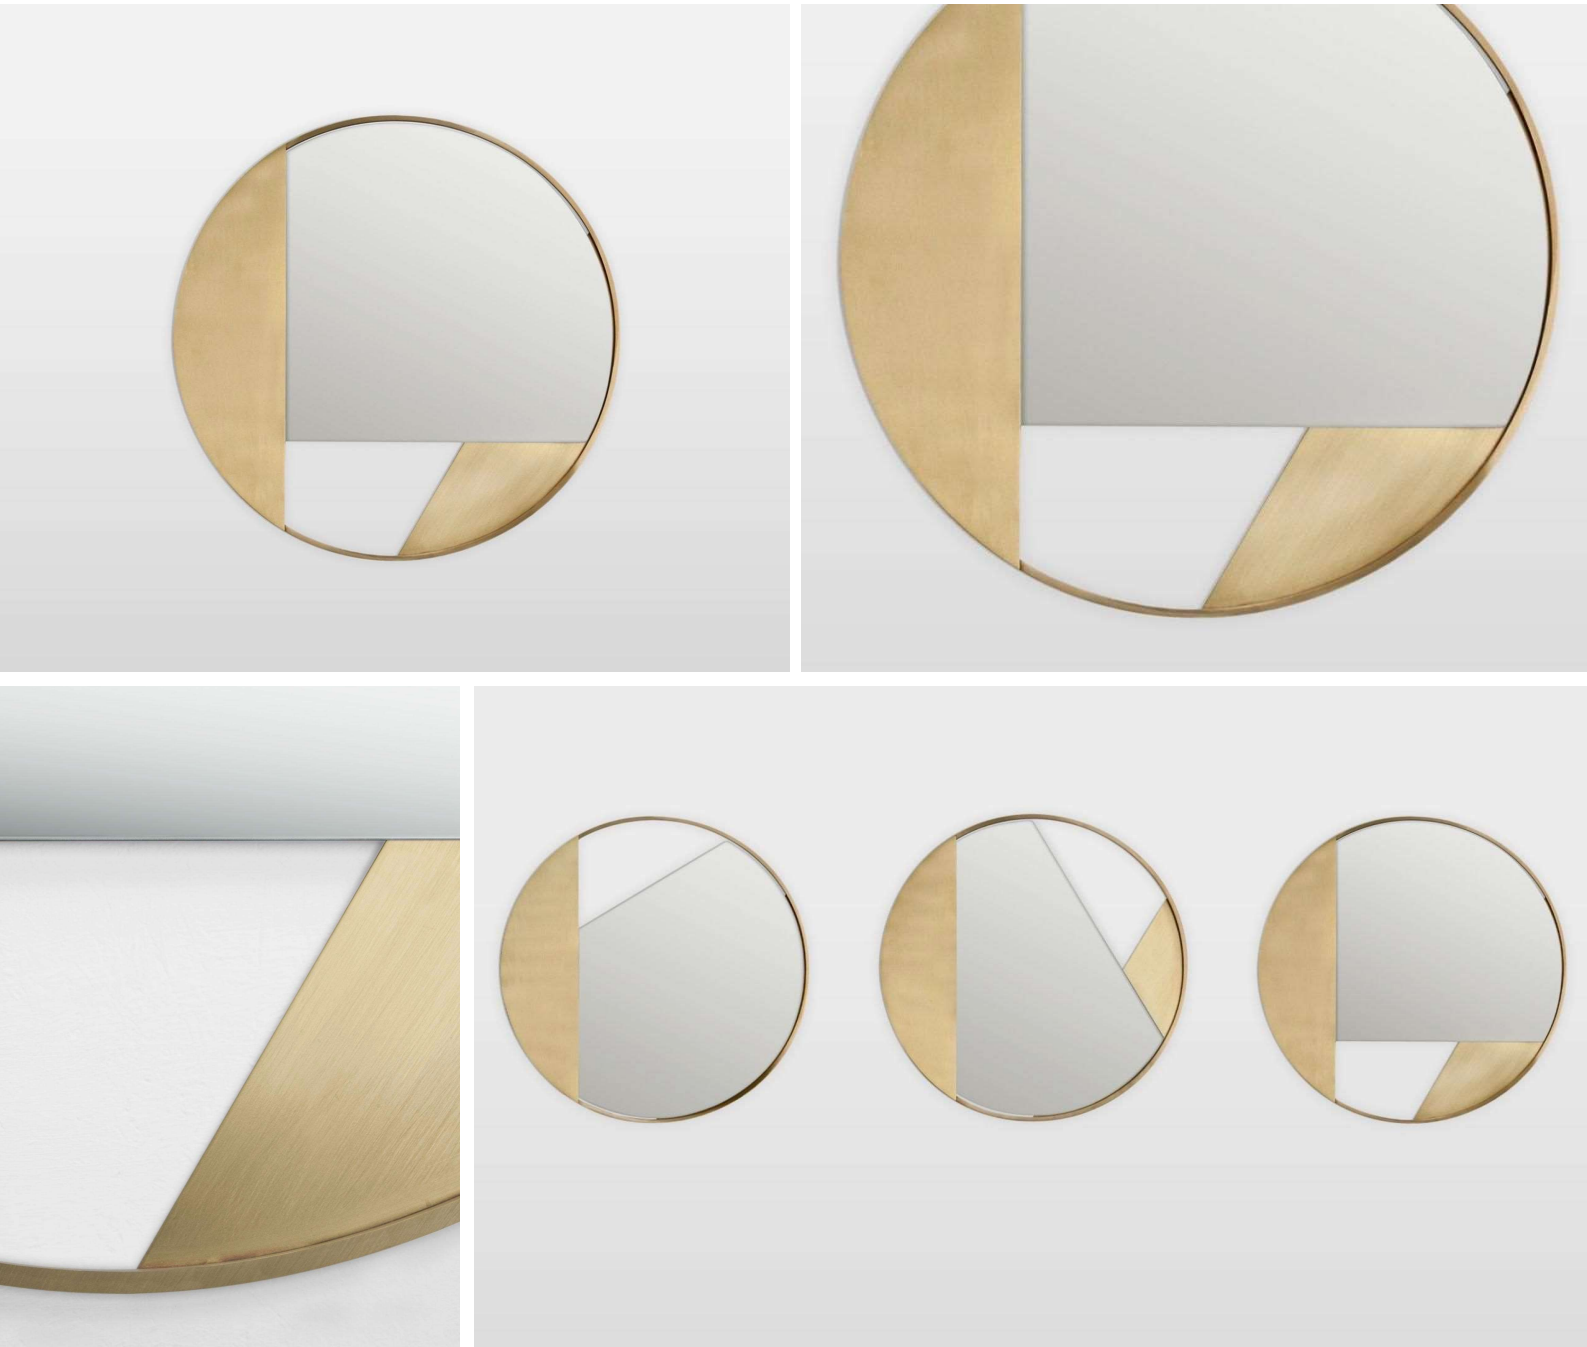

## REVOLUTION 55 V3 MIRROR

BRASS AND MIRROR

L/P/H (CM): 55/4/55

W/D/H (IN): 21.7/1.6/21.7

LEAD TIME 5 WEEKS

LIMITED EDITION 1000

SIGNED, SERIAL NUMBER AND CERTIFICATE OF AUTHENTICITY

IMAGES DOWNLOAD: <https://www.simonefanciullacci.com/collection/EL/Revolution.zip>

THE METAL CAN BE PAINTED WITH A GLOSSY OR MATTE FINISHING IN ANY COLOUR FROM THE RAL PALETTE.

THE PRICE OF THE FINAL OBJECT CAN VARY SIGNIFICANTLY BASED ON THE TYPE OF METAL AND FINISHINGS SELECTED.