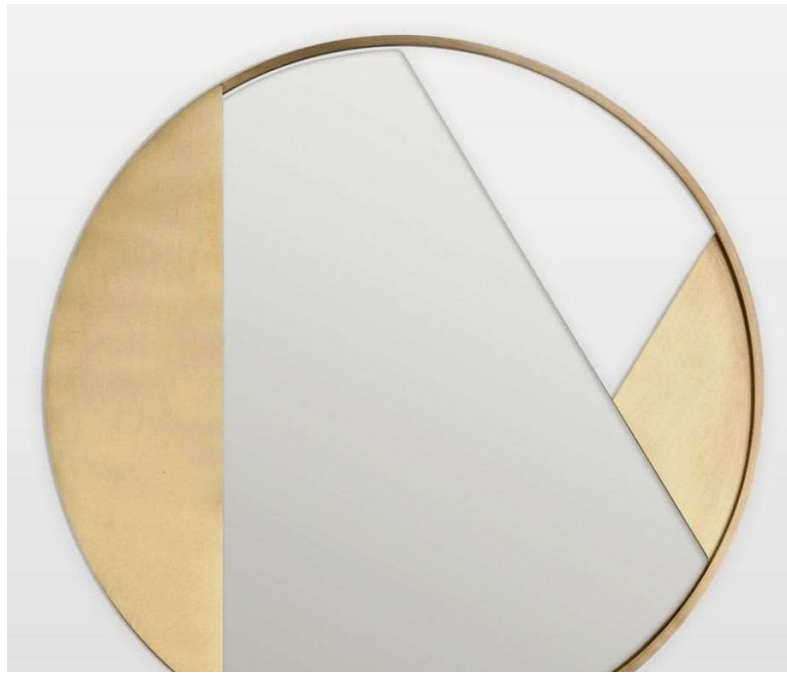

SIMONE FANCIULLACCI

EDIZIONE LIMITATA

REVOLUTION 55 V2 MIRROR

BRASS AND MIRROR

L/P/H (CM): 55/4/55

W/D/H (IN): 21.7/1.6/21.7

LEAD TIME 5 WEEKS

LIMITED EDITION 1000

PAINTED METAL - DARK GREY

PAINTED METAL - BLACK

PAINTED METAL - RED

METAL SHEET - AVAILABLE MATERIALS AND FINISHINGS

MATERIALS AND FINISHINGS IN THIS LIST ARE ONLY A PART OF THE RANGE AVAILABLE FOR CUSTOMIZATION OF THE OBJECT IN QUESTION. ENQUIRE FOR THE AVAILABILITY OF A SPECIFIC METAL OR FINISHING.

THE METAL CAN BE PAINTED WITH A GLOSSY OR MATTE FINISHING IN ANY COLOUR FROM THE RAL PALETTE.

THE PRICE OF THE FINAL OBJECT CAN VARY SIGNIFICANTLY BASED ON THE TYPE OF METAL AND FINISHINGS SELECTED.

SIMONE FANCIULLACCI