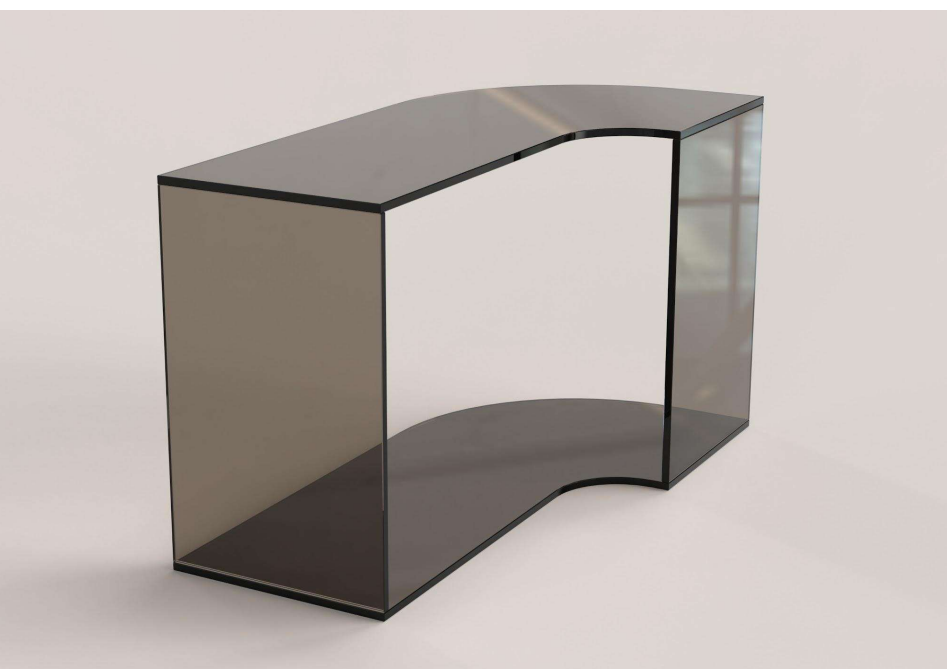

SIMONE FANCIULLACCI

EDIZIONE LIMITATA

QUARTER V2 LOW TABLE

GLASS

L/P/H (CM): 70/35/41

W/D/H (IN): 27.6/13.8/16.1

LEAD TIME 5 WEEKS

LIMITED EDITION 1000

TRANSPARENT SATIN GLASS

BRONZE SATIN GLASS

FUME' SATIN GLASS

GLASS - AVAILABLE MATERIALS AND FINISHINGS

THE GLASS COLOURS AND FINISHINGS IN THIS LIST ARE THE RANGE OF POSSIBILITIES SELECTED FOR THE OBJECT IN QUESTION. ENQUIRE FOR THE AVAILABILITY OF A SPECIFIC GLASS COLOUR OR FINISHING.