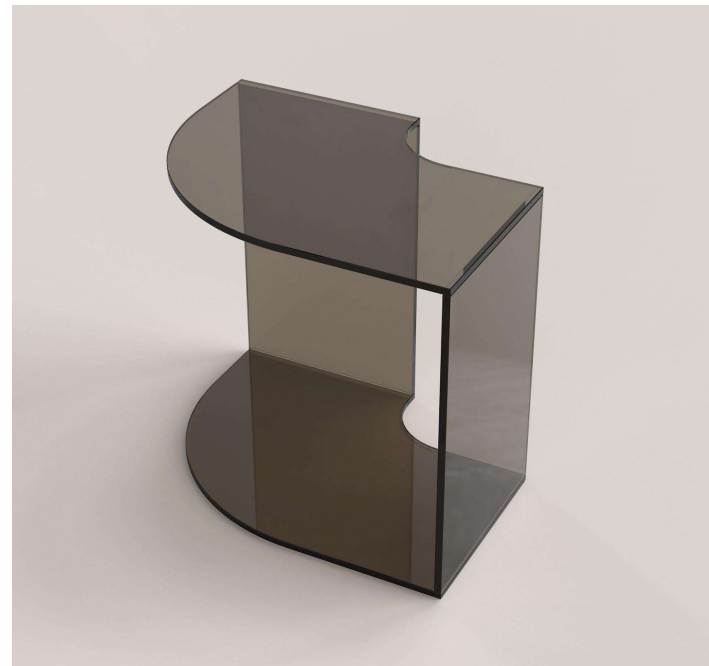

SIMONE FANCIULLACCI

EDIZIONE LIMITATA

QUARTER V1 LOW TABLE

GLASS

L/P/H (CM): 45/35/41

W/D/H (IN): 17.7/13.8/16.1

LEAD TIME 5 WEEKS

LIMITED EDITION 1000

TRANSPARENT SATIN GLASS

BRONZE SATIN GLASS

FUME' SATIN GLASS

GLASS - AVAILABLE MATERIALS AND FINISHINGS

THE GLASS COLOURS AND FINISHINGS IN THIS LIST ARE THE RANGE OF POSSIBILITIES SELECTED FOR THE OBJECT IN QUESTION. ENQUIRE FOR THE AVAILABILITY OF A SPECIFIC GLASS COLOUR OR FINISHING.