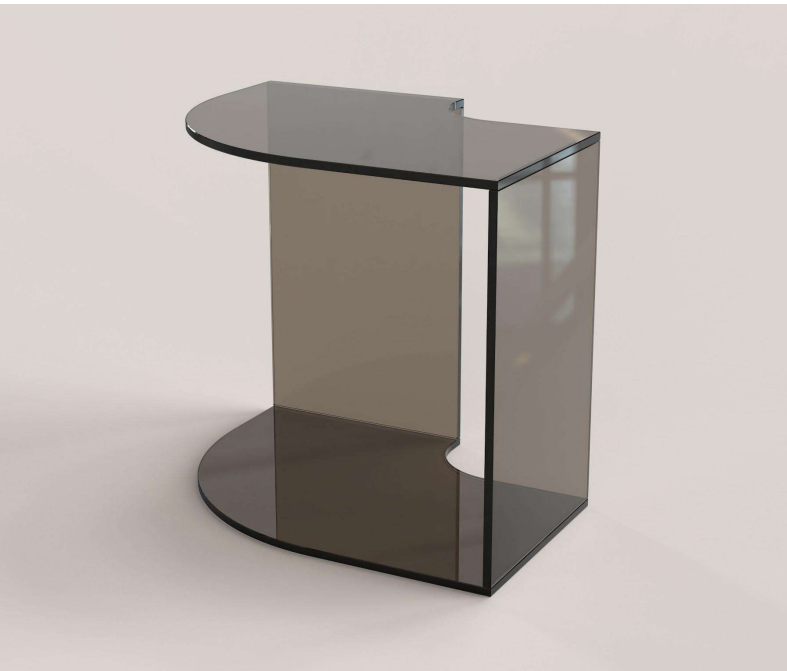

SIMONE FANCIULLACCI

EDIZIONE LIMITATA

QUARTER V1 LOW TABLE

GLASS

L/P/H (CM): 45/35/41

W/D/H (IN): 17.7/13.8/16.1

LEAD TIME 5 WEEKS

LIMITED EDITION 1000

TRANSPARENT SATIN GLASS

BRONZE SATIN GLASS

FUME' SATIN GLASS

GLASS - AVAILABLE MATERIALS AND FINISHINGS

THE GLASS COLOURS AND FINISHINGS IN THIS LIST ARE THE RANGE OF POSSIBILITIES SELECTED FOR THE OBJECT IN QUESTION. ENQUIRE FOR THE AVAILABILITY OF A SPECIFIC GLASS COLOUR OR FINISHING.