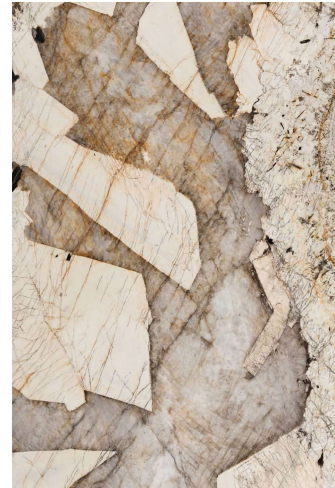

MARBLE BOTTICINO CLASSICO

MARBLE VERDE GUATEMALA

MARBLE VERDE PICASSO

MARBLE PATAGONIA

SLAB STONE - AVAILABLE MATERIALS AND FINISHINGS

THE SLAB STONES IN THIS LIST ARE ONLY A PART OF THE WIDE RANGE OF MATERIALS AVAILABLE FOR CUSTOMIZATION OF THE OBJECTS IN QUESTION. ENQUIRE FOR THE AVAILABILITY OF A SPECIFIC STONE OR TO LEARN MORE ABOUT OTHER SLAB STONES AVAILABLE.

DUE TO ITS NATURAL ORIGIN, EACH SLAB USED TO PRODUCE THE OBJECTS WILL BE ONE OF A KIND AND MAY PRESENT SLIGHT VARIATIONS IN COLOUR AND PATTERN. THIS WILL RESULT IN THE CREATION OF A UNIQUE OBJECT EACH TIME.

EDIZIONE LIMITATA

TRAVERTINE LIGHT

TRAVERTINE SILVER

ONYX CAFFÈ

ONYX YELLOW

GRANITE BALTIC BROWN

GRANITE SERIZZO ANTIGORIO

SLAB STONE - AVAILABLE MATERIALS AND FINISHINGS