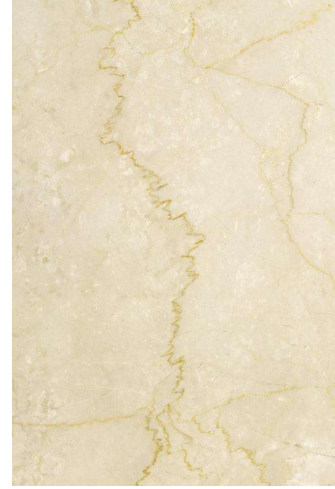

SIGNED, SERIAL NUMBER AND CERTIFICATE OF AUTHENTICITY

IMAGES DOWNLOAD: <https://www.simonefanciullacci.com/collection/EL/Paranoid.zip>

SIMONE FANCIULLACCI

EDIZIONE LIMITATA

MARBLE BRECCIA PARADISO

MARBLE OREO GREY

MARBLE BOTTICINO CLASSICO

MARBLE VERDE GUATEMALA

MARBLE VERDE PICASSO

MARBLE PATAGONIA

SLAB STONE - AVAILABLE MATERIALS AND FINISHINGS

THE SLAB STONES IN THIS LIST ARE ONLY A PART OF THE WIDE RANGE OF MATERIALS AVAILABLE FOR CUSTOMIZATION OF THE OBJECTS IN QUESTION. ENQUIRE FOR THE AVAILABILITY OF A SPECIFIC STONE OR TO LEARN MORE ABOUT OTHER SLAB STONES AVAILABLE.