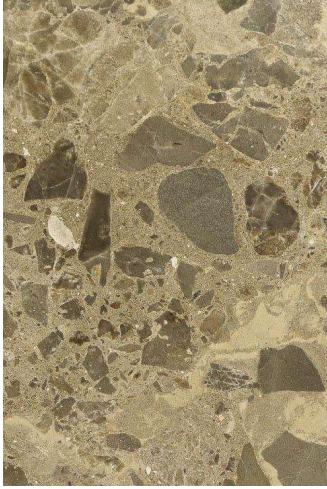

SIMONE FANCIULLACCI

EDIZIONE LIMITATA

MARBLE BRECCIA PARADISO