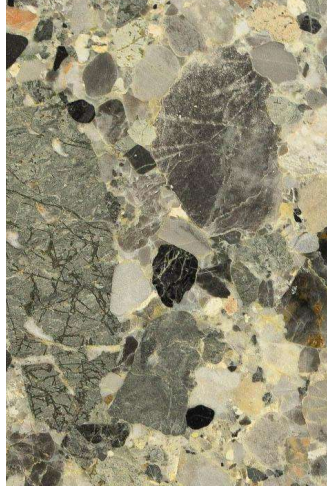

SIGNED, SERIAL NUMBER AND CERTIFICATE OF AUTHENTICITY

IMAGES DOWNLOAD: <https://www.simonefanciullacci.com/collection/EL/Paranoid.zip>

SIMONE FANCIULLACCI

EDIZIONE LIMITATA

MARBLE BRECCIA PARADISO

MARBLE OREO GREY

MARBLE BOTTICINO CLASSICO

MARBLE VERDE GUATEMALA

MARBLE VERDE PICASSO

MARBLE PATAGONIA

SLAB STONE - AVAILABLE MATERIALS AND FINISHINGS

THE SLAB STONES IN THIS LIST ARE ONLY A PART OF THE WIDE RANGE OF MATERIALS AVAILABLE FOR CUSTOMIZATION OF THE OBJECTS IN QUESTION. ENQUIRE FOR THE AVAILABILITY OF A SPECIFIC STONE OR TO LEARN MORE ABOUT OTHER SLAB STONES AVAILABLE.

EDIZIONE LIMITATA

TRAVERTINE LIGHT

TRAVERTINE SILVER

ONYX CAFFÈ

ONYX YELLOW

GRANITE BALTIC BROWN

GRANITE SERIZZO ANTIGORIO

SLAB STONE - AVAILABLE MATERIALS AND FINISHINGS

DUE TO ITS NATURAL ORIGIN, EACH SLAB USED TO PRODUCE THE OBJECTS WILL BE ONE OF A KIND AND MAY PRESENT SLIGHT VARIATIONS IN COLOUR AND PATTERN. THIS WILL RESULT IN THE CREATION OF A UNIQUE OBJECT EACH TIME.