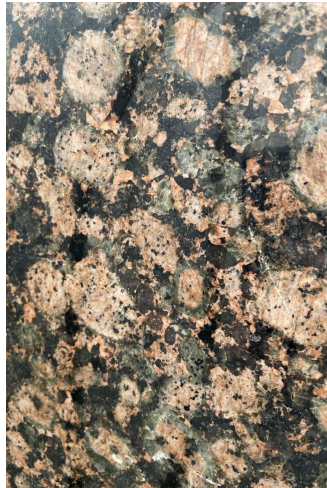

MARBLE BOTTICINO CLASSICO

MARBLE VERDE GUATEMALA

MARBLE VERDE PICASSO

MARBLE PATAGONIA

SLAB STONE - AVAILABLE MATERIALS AND FINISHINGS

THE SLAB STONES IN THIS LIST ARE ONLY A PART OF THE WIDE RANGE OF MATERIALS AVAILABLE FOR CUSTOMIZATION OF THE OBJECTS IN QUESTION. ENQUIRE FOR THE AVAILABILITY OF A SPECIFIC STONE OR TO LEARN MORE ABOUT OTHER SLAB STONES AVAILABLE.

EDIZIONE LIMITATA

TRAVERTINE LIGHT

TRAVERTINE SILVER

ONYX CAFFÈ

ONYX YELLOW

GRANITE BALTIC BROWN

GRANITE SERIZZO ANTIGORIO

SLAB STONE - AVAILABLE MATERIALS AND FINISHINGS