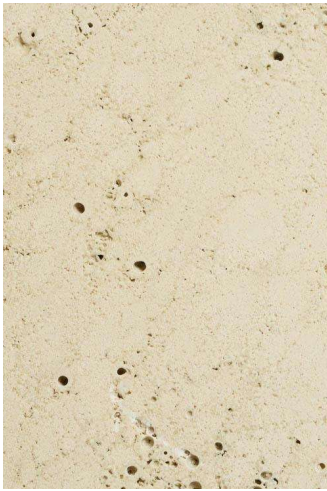

SIMONE FANCIULLACCI

EDIZIONE LIMITATA

TRAVERTINE LIGHT