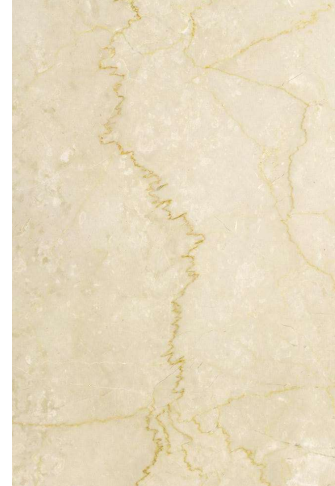

SIMONE FANCIULLACCI

EDIZIONE LIMITATA

PALAZZO V2 VASE

GRANITE

L/P/H (CM): 12/12/35
W/D/H (IN): 4.7/4.7/13.8

LEAD TIME 5 WEEKS
LIMITED EDITION 150
SIGNED, SERIAL NUMBER AND CERTIFICATE OF AUTHENTICITY

IMAGES DOWNLOAD: <https://www.simonefanciullacci.com/collection/EL/Palazzo.zip>

SIMONE FANCIULLACCI

EDIZIONE LIMITATA

MARBLE BRECCIA PARADISO

MARBLE OREO GREY

MARBLE BOTTICINO CLASSICO

MARBLE VERDE GUATEMALA

MARBLE VERDE PICASSO

MARBLE PATAGONIA