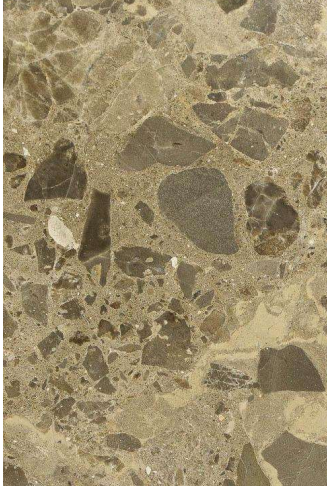

SIMONE FANCIULLACCI

EDIZIONE LIMITATA

PALAZZO V2 VASE

GRANITE

L/P/H (CM): 12/12/35
W/D/H (IN): 4.7/4.7/13.8

LEAD TIME 5 WEEKS
LIMITED EDITION 150
SIGNED, SERIAL NUMBER AND CERTIFICATE OF AUTHENTICITY

IMAGES DOWNLOAD: <https://www.simonefanciullacci.com/collection/EL/Palazzo.zip>

SIMONE FANCIULLACCI

EDIZIONE LIMITATA

MARBLE BRECCIA PARADISO

MARBLE OREO GREY

MARBLE BOTTICINO CLASSICO

MARBLE VERDE GUATEMALA

MARBLE VERDE PICASSO

MARBLE PATAGONIA

SLAB STONE - AVAILABLE MATERIALS AND FINISHINGS

THE SLAB STONES IN THIS LIST ARE ONLY A PART OF THE WIDE RANGE OF MATERIALS AVAILABLE FOR CUSTOMIZATION OF THE OBJECTS IN QUESTION. ENQUIRE FOR THE AVAILABILITY OF A SPECIFIC STONE OR TO LEARN MORE ABOUT OTHER SLAB STONES AVAILABLE.

DUE TO ITS NATURAL ORIGIN, EACH SLAB USED TO PRODUCE THE OBJECTS WILL BE ONE OF A KIND AND MAY PRESENT SLIGHT VARIATIONS IN COLOUR AND PATTERN. THIS WILL RESULT IN THE CREATION OF A UNIQUE OBJECT EACH TIME.