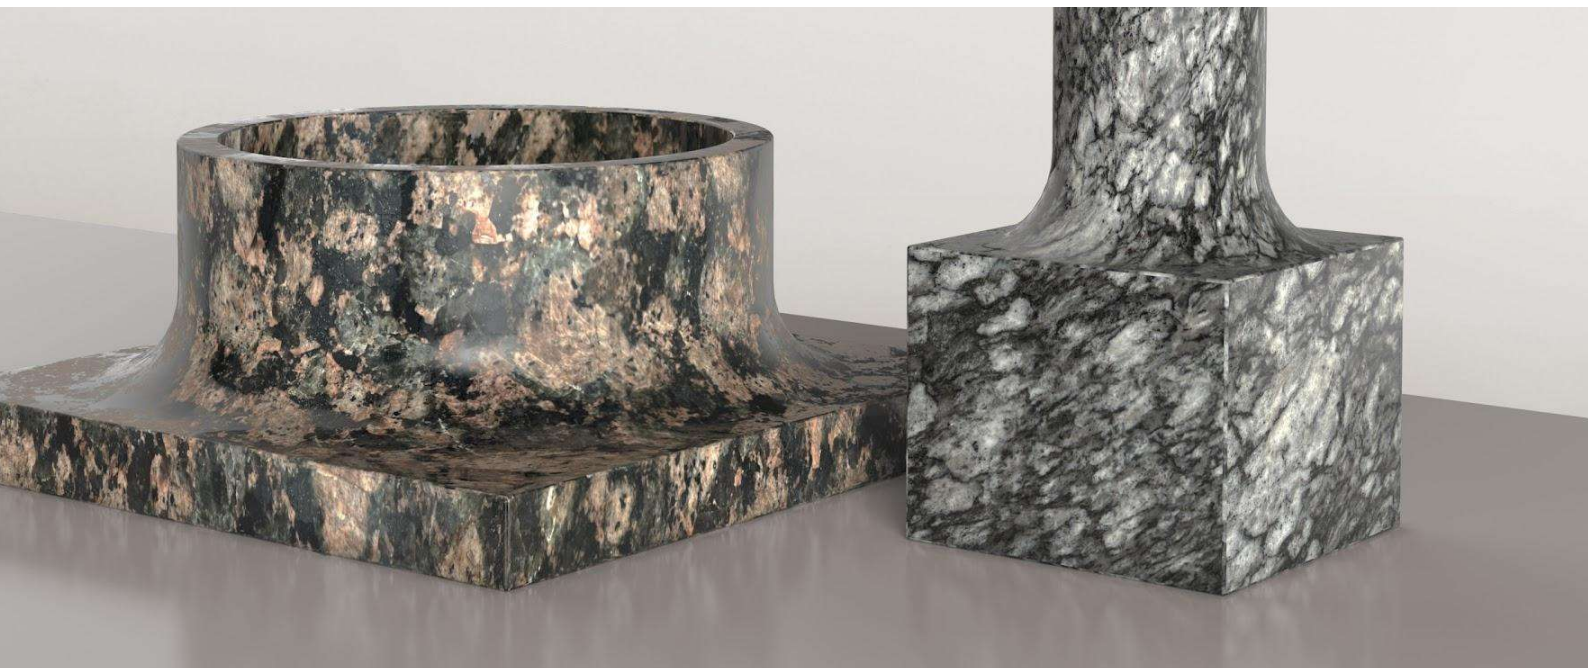

SIMONE FANCIULLACCI

EDIZIONE LIMITATA

PALAZZO V2 VASE

GRANITE

L/P/H (CM): 12/12/35
W/D/H (IN): 4.7/4.7/13.8

LEAD TIME 5 WEEKS
LIMITED EDITION 150
SIGNED, SERIAL NUMBER AND CERTIFICATE OF AUTHENTICITY

IMAGES DOWNLOAD: <https://www.simonefanciullacci.com/collection/EL/Palazzo.zip>

SIMONE FANCIULLACCI

EDIZIONE LIMITATA

MARBLE BRECCIA PARADISO

MARBLE OREO GREY

MARBLE BOTTICINO CLASSICO

MARBLE VERDE GUATEMALA

MARBLE VERDE PICASSO

MARBLE PATAGONIA

DUE TO ITS NATURAL ORIGIN, EACH SLAB USED TO PRODUCE THE OBJECTS WILL BE ONE OF A KIND AND MAY PRESENT SLIGHT VARIATIONS IN COLOUR AND PATTERN. THIS WILL RESULT IN THE CREATION OF A UNIQUE OBJECT EACH TIME.