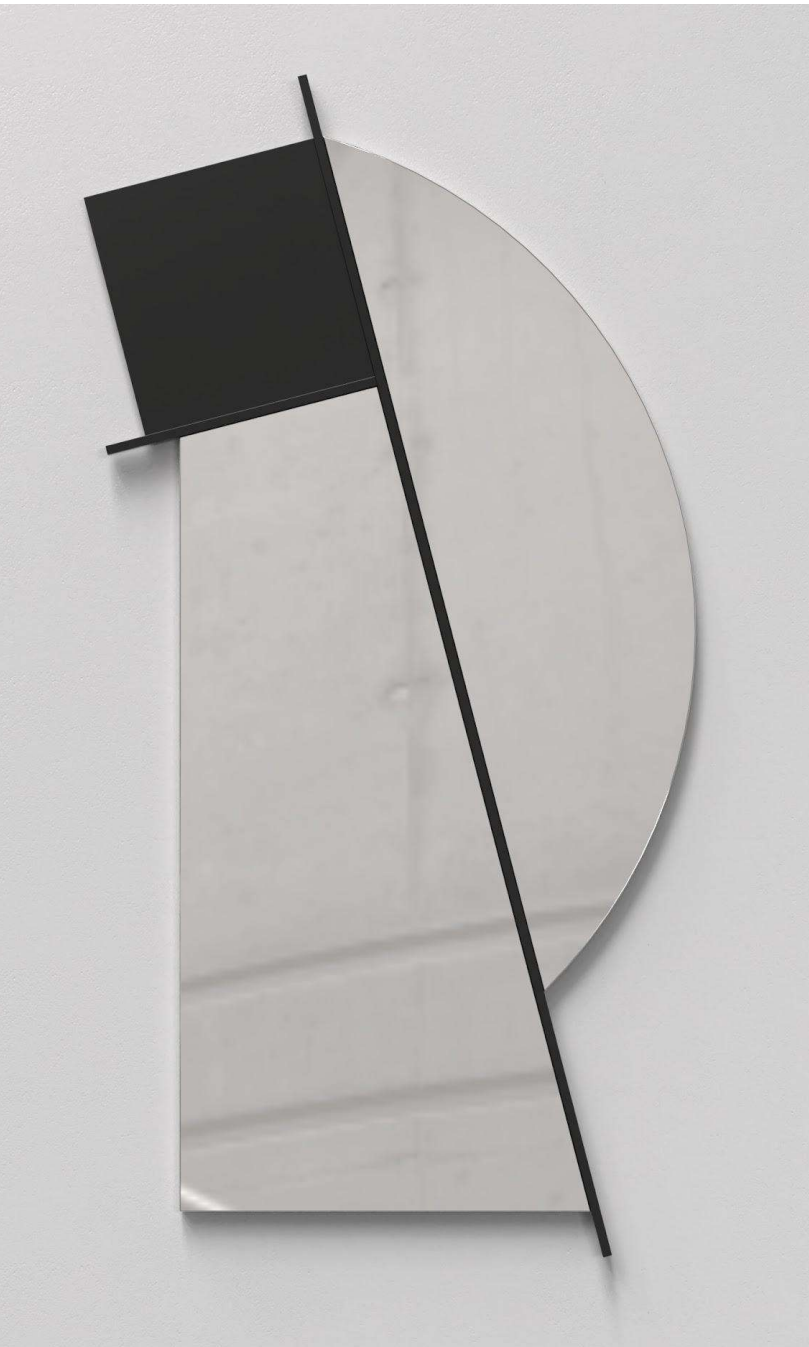

SIMONE FANCIULLACCI

EDIZIONE LIMITATA

NOVA V2 MIRROR

BRASS AND MIRROR

L/P/H (CM): 67/4/128

W/D/H (IN): 26.4/1.6/50.4

LEAD TIME 6 WEEKS

LIMITED EDITION 1000

SIGNED, SERIAL NUMBER AND CERTIFICATE OF AUTHENTICITY

IMAGES DOWNLOAD: <https://www.simonefanciullacci.com/collection/EL/Nova.zip>

SIMONE FANCIULLACCI

EDIZIONE LIMITATA

BRUSHED BRASS

BRUSHED COPPER

BRUSHED INOX

PAINTED METAL - DARK GREY

PAINTED METAL - BLACK

PAINTED METAL - RED

METAL SHEET - AVAILABLE MATERIALS AND FINISHINGS

MATERIALS AND FINISHINGS IN THIS LIST ARE ONLY A PART OF THE RANGE AVAILABLE FOR CUSTOMIZATION OF THE OBJECT IN QUESTION. ENQUIRE FOR THE AVAILABILITY OF A SPECIFIC METAL OR FINISHING.

THE METAL CAN BE PAINTED WITH A GLOSSY OR MATTE FINISHING IN ANY COLOUR FROM THE RAL PALETTE.

THE PRICE OF THE FINAL OBJECT CAN VARY SIGNIFICANTLY BASED ON THE TYPE OF METAL AND FINISHINGS SELECTED.

SIMONE FANCIULLACCI