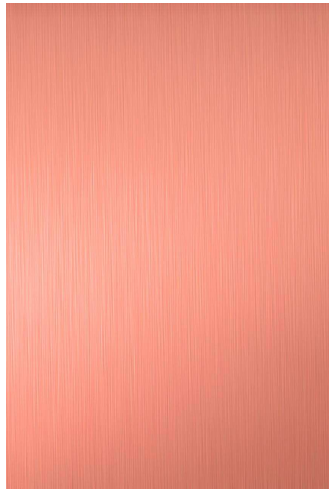

SIGNED, SERIAL NUMBER AND CERTIFICATE OF AUTHENTICITY

IMAGES DOWNLOAD: <https://www.simonefanciullacci.com/collection/EL/Nova.zip>

SIMONE FANCIULLACCI

EDIZIONE LIMITATA

BRUSHED BRASS

BRUSHED COPPER

BRUSHED INOX

PAINTED METAL - DARK GREY

PAINTED METAL - BLACK

PAINTED METAL - RED

METAL SHEET - AVAILABLE MATERIALS AND FINISHINGS

MATERIALS AND FINISHINGS IN THIS LIST ARE ONLY A PART OF THE RANGE AVAILABLE FOR CUSTOMIZATION OF THE OBJECT IN QUESTION. ENQUIRE FOR THE AVAILABILITY OF A SPECIFIC METAL OR FINISHING.

THE METAL CAN BE PAINTED WITH A GLOSSY OR MATTE FINISHING IN ANY COLOUR FROM THE RAL PALETTE.

THE PRICE OF THE FINAL OBJECT CAN VARY SIGNIFICANTLY BASED ON THE TYPE OF METAL AND FINISHINGS SELECTED.

SIMONE FANCIULLACCI