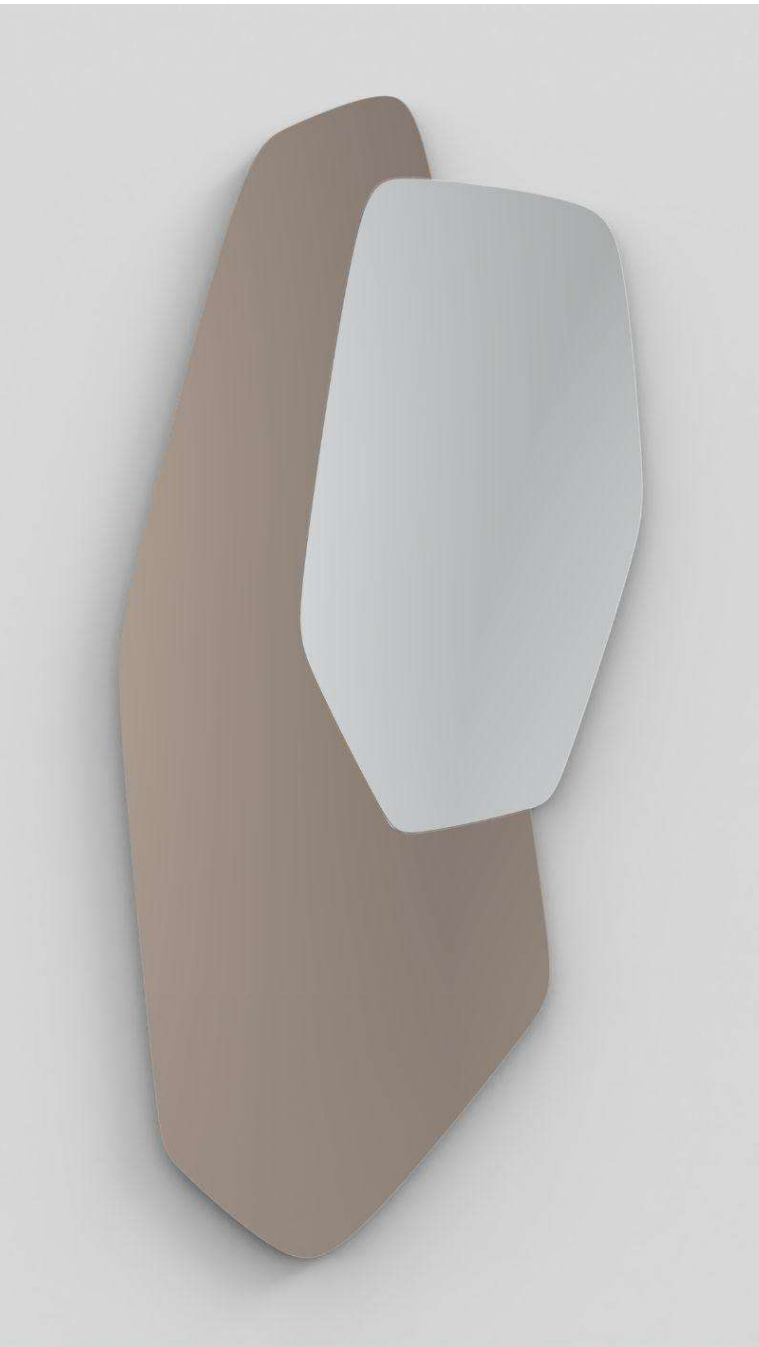

# SIMONE FANCIULLACCI

EDIZIONE LIMITATA

## NORI V2 MIRROR

MIRROR AND MIRROR BRONZE

L/P/H (CM): 56/4/124  
W/D/H (IN): 22/1.6/48.8

LEAD TIME 6 WEEKS  
LIMITED EDITION 1000  
SIGNED, SERIAL NUMBER AND CERTIFICATE OF AUTHENTICITY

IMAGES DOWNLOAD: <https://www.simonefanciullacci.com/collection/EL/Nori.zip>

# SIMONE FANCIULLACCI

EDIZIONE LIMITATA

MIRROR CLASSIC

MIRROR BRONZE

MIRROR FUME'