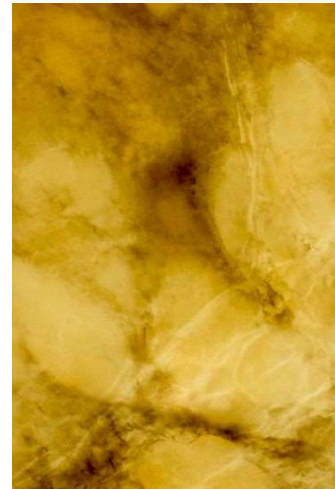

SIMONE FANCIULLACCI

EDIZIONE LIMITATA

KITE V1 BOTTLE

SANDED GLASS AND ALABASTER

L/P/H (CM): 17/17/41

W/D/H (IN): 6.7/6.7/16.1

LEAD TIME 6 WEEKS

LIMITED EDITION 15+3 AP

SIGNED, SERIAL NUMBER AND CERTIFICATE OF AUTHENTICITY

IMAGES DOWNLOAD: <https://www.simonefanciullacci.com/collection/EL/Kite.zip>

SIMONE FANCIULLACCI

EDIZIONE LIMITATA

SANDED WHITE GLASS

ALABASTER WHITE
TRANSLUCID

ALABASTER AGATA

ALABASTER STONE - AVAILABLE MATERIALS AND FINISHINGS

THE STONE TYPES IN THIS LIST ARE THE ONES SELECTED FOR THE OBJECT IN QUESTION. ENQUIRE FOR THE AVAILABILITY OF A SPECIFIC STONE OR TO LEARN MORE ABOUT OTHER POSSIBILITIES.

SELECTING A STONE OTHER THAN THOSE IN THIS LIST MAY RESULT IN A DIFFERENT PRICE OF THE FINAL OBJECT.

GLASS - AVAILABLE MATERIALS AND FINISHINGS

SANDED WHITE GLASS IS THE MATERIAL SELECTED FOR THE OBJECT IN QUESTION. ENQUIRE FOR THE AVAILABILITY OF A DIFFERENT GLASS COLOUR OR FINISHING.