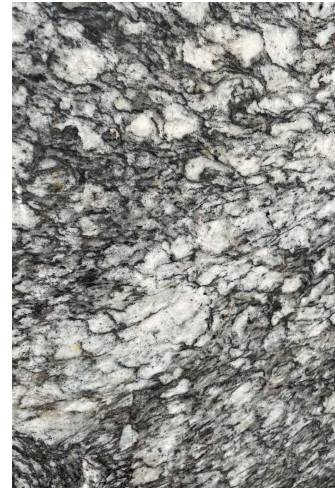

# SIMONE FANCIULLACCI

EDIZIONE LIMITATA

TRAVERTINE LIGHT

TRAVERTINE SILVER

ONYX CAFFÈ

ONYX YELLOW

GRANITE BALTIC BROWN

GRANITE SERIZZO ANTIGORIO

## SLAB STONE - AVAILABLE MATERIALS AND FINISHINGS

THE SLAB STONES IN THIS LIST ARE ONLY A PART OF THE WIDE RANGE OF MATERIALS AVAILABLE FOR CUSTOMIZATION OF THE OBJECTS IN QUESTION. ENQUIRE FOR THE AVAILABILITY OF A SPECIFIC STONE OR TO LEARN MORE ABOUT OTHER SLAB STONES AVAILABLE.