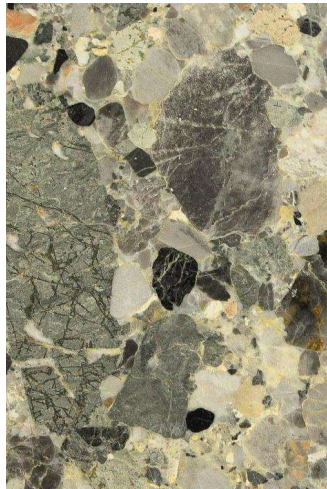

## ASIDO STONE V3 TABLE

TRAVERTINE

L/P/H (CM): 140/140/75

W/D/H (IN): 55.1/55.1/29.5

LEAD TIME 10 WEEKS

LIMITED EDITION 150

SIGNED, SERIAL NUMBER AND CERTIFICATE OF AUTHENTICITY

IMAGES DOWNLOAD: <https://www.simonefanciullacci.com/collection/EL/Asido.zip>

# SIMONE FANCIULLACCI

EDIZIONE LIMITATA

MARBLE BRECCIA PARADISO

MARBLE OREO GREY

MARBLE CARRARA

MARBLE VERDE GUATEMALA

MARBLE VERDE PICASSO

MARBLE PATAGONIA

## SLAB STONE - AVAILABLE MATERIALS AND FINISHINGS

THE SLAB STONES IN THIS LIST ARE ONLY A PART OF THE WIDE RANGE OF MATERIALS AVAILABLE FOR CUSTOMIZATION OF THE OBJECTS IN QUESTION. ENQUIRE FOR THE AVAILABILITY OF A SPECIFIC STONE OR TO LEARN MORE ABOUT OTHER SLAB STONES AVAILABLE.

DUE TO ITS NATURAL ORIGIN, EACH SLAB USED TO PRODUCE THE OBJECTS WILL BE ONE OF A KIND AND MAY PRESENT SLIGHT VARIATIONS IN COLOUR AND PATTERN. THIS WILL RESULT IN THE CREATION OF A UNIQUE OBJECT EACH TIME.