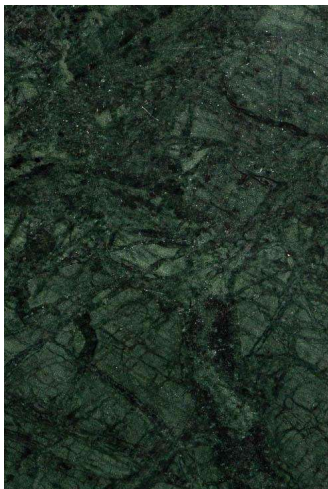

## ASIDO STONE V3 TABLE

TRAVERTINE

L/P/H (CM): 140/140/75

W/D/H (IN): 55.1/55.1/29.5

LEAD TIME 10 WEEKS

LIMITED EDITION 150

SIGNED, SERIAL NUMBER AND CERTIFICATE OF AUTHENTICITY

IMAGES DOWNLOAD: <https://www.simonefanciullacci.com/collection/EL/Asido.zip>

# SIMONE FANCIULLACCI

EDIZIONE LIMITATA

MARBLE BRECCIA PARADISO

MARBLE OREO GREY

MARBLE CARRARA

MARBLE VERDE GUATEMALA

MARBLE VERDE PICASSO

MARBLE PATAGONIA