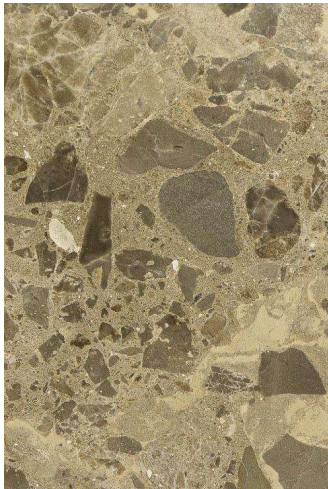

SIMONE FANCIULLACCI

EDIZIONE LIMITATA

MARBLE BRECCIA PARADISO